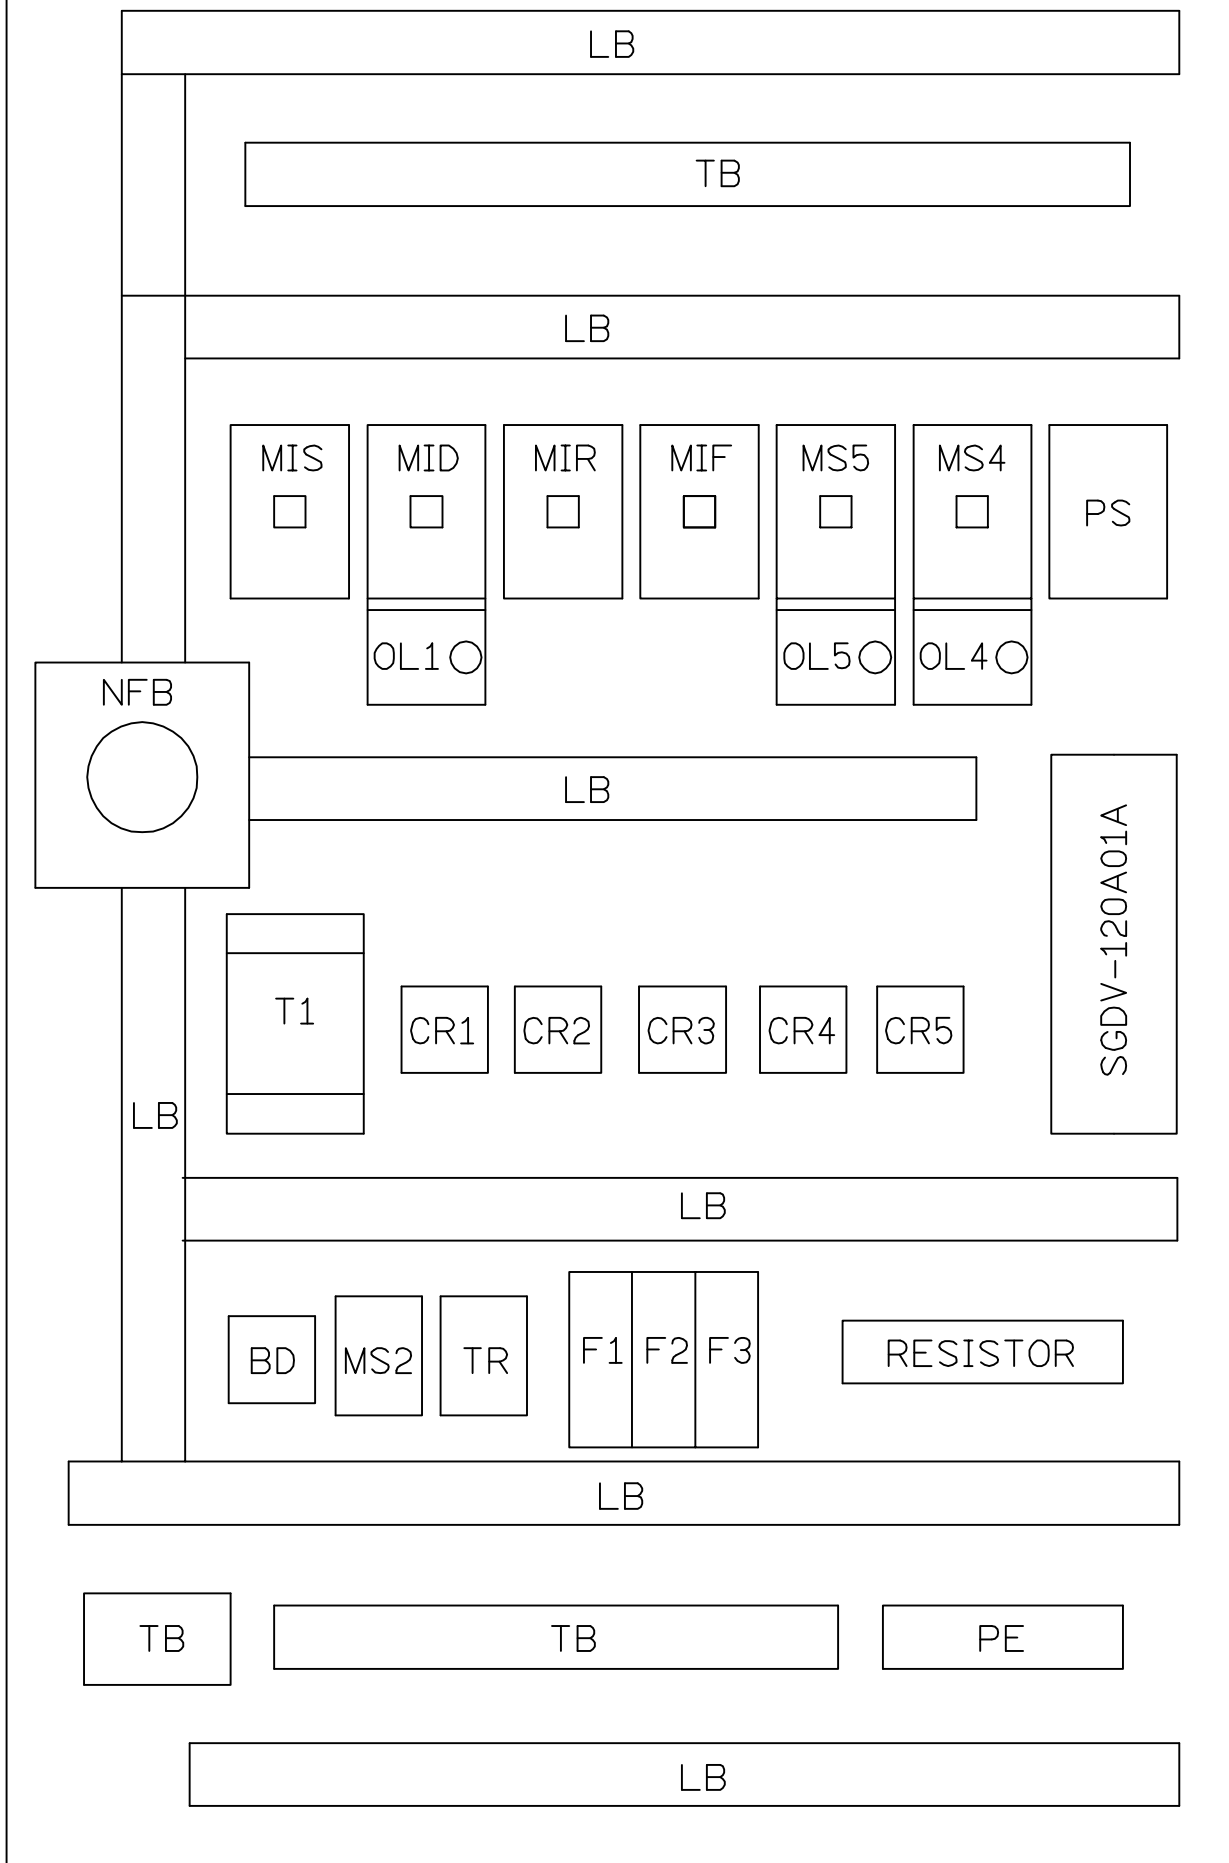

INSTALLATION DIAGRAM FOR CONTROL CABINET

SGDV-120A01A

Model: KMA-1