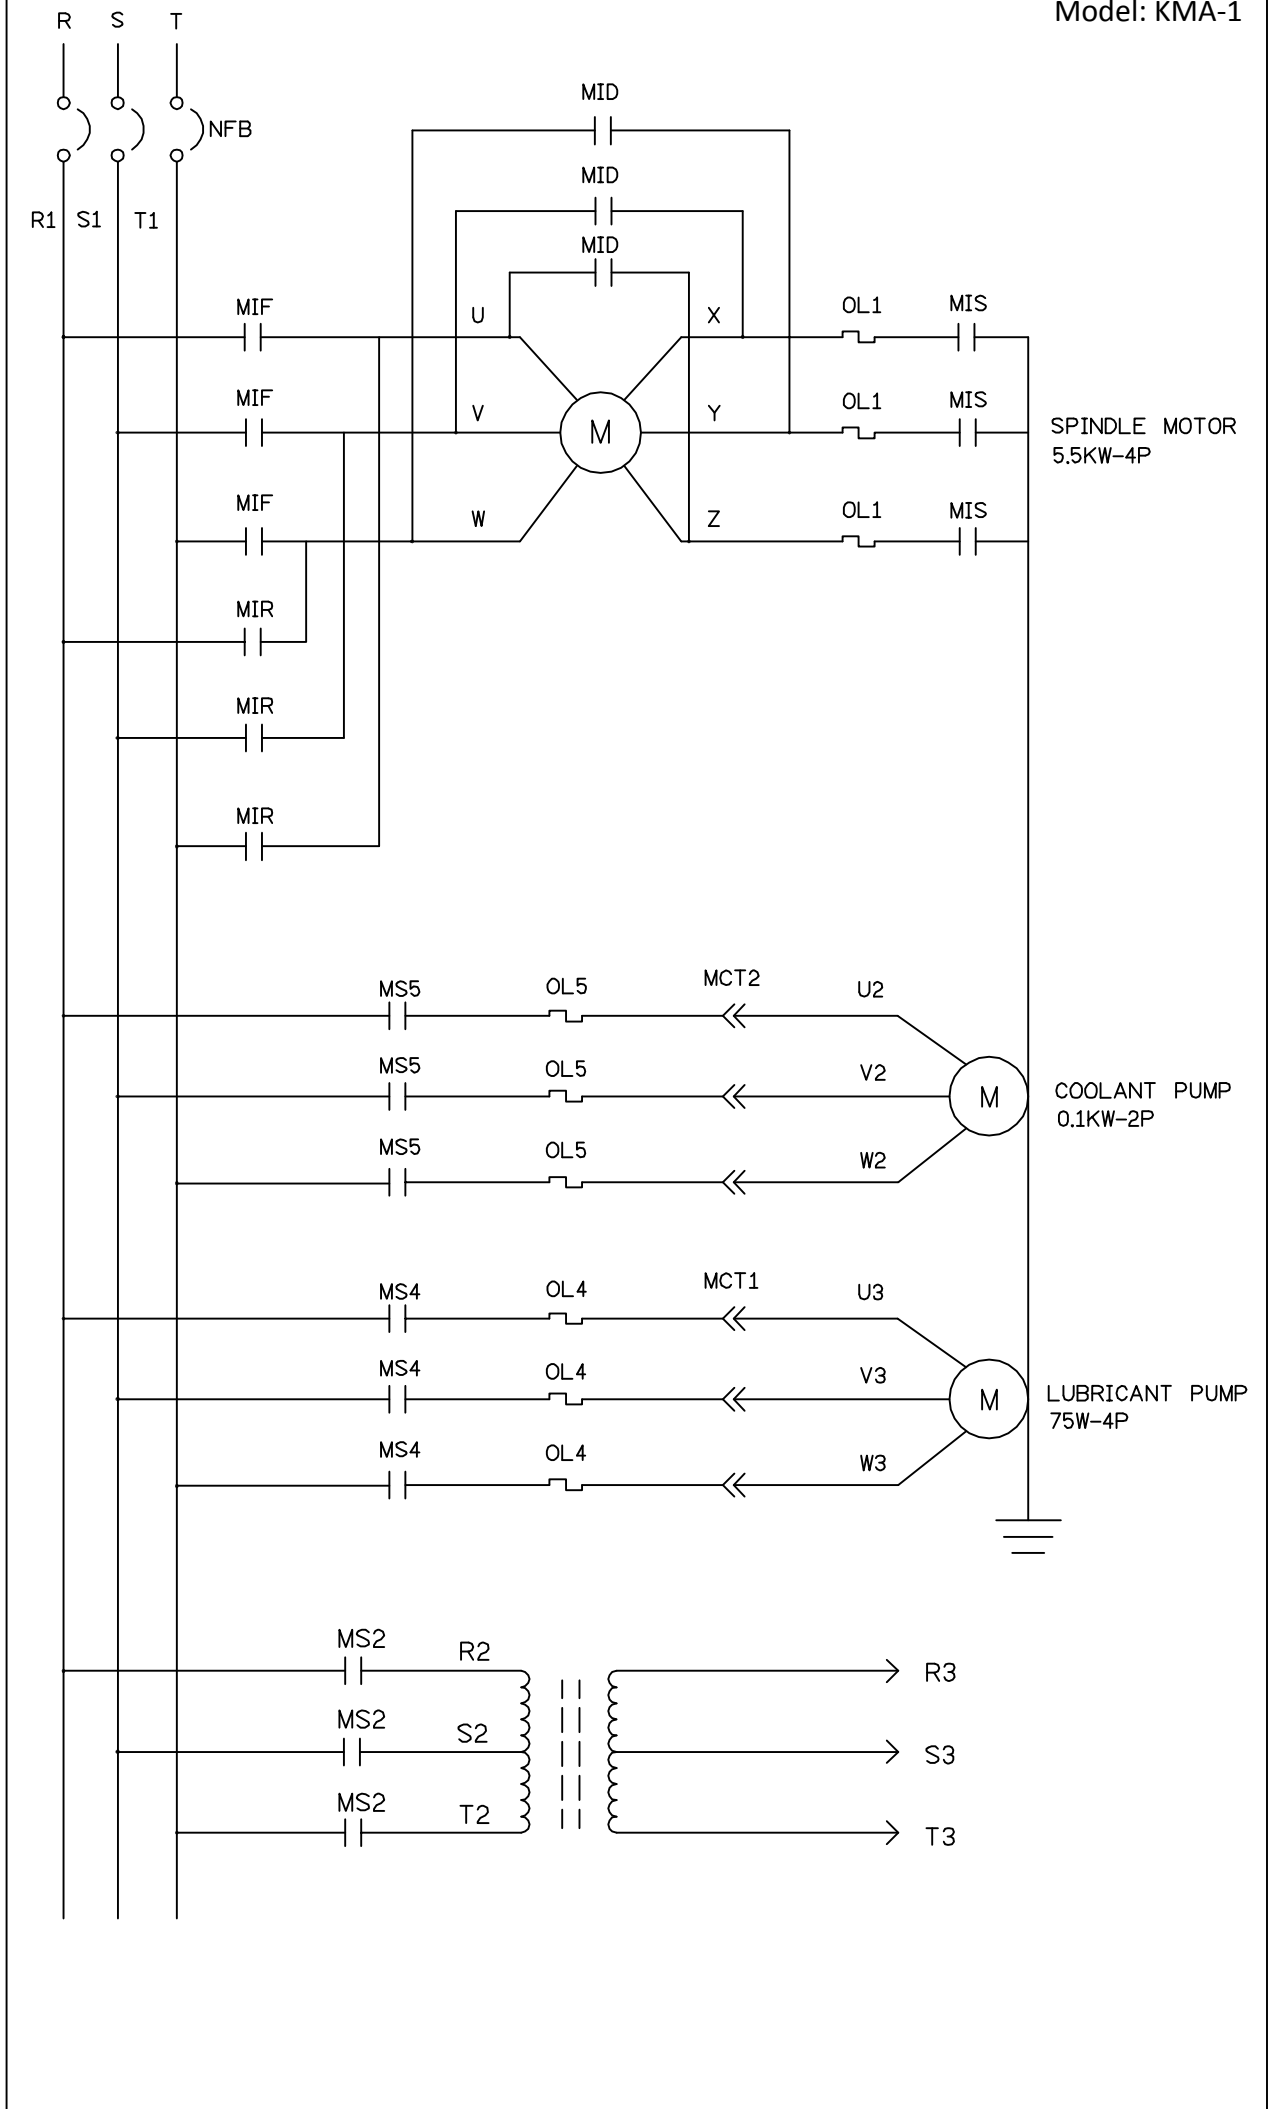

INSTALLATION DIAGRAM FOR CONTROL CABINET

SGDV-120A01A

Model: KMA-1