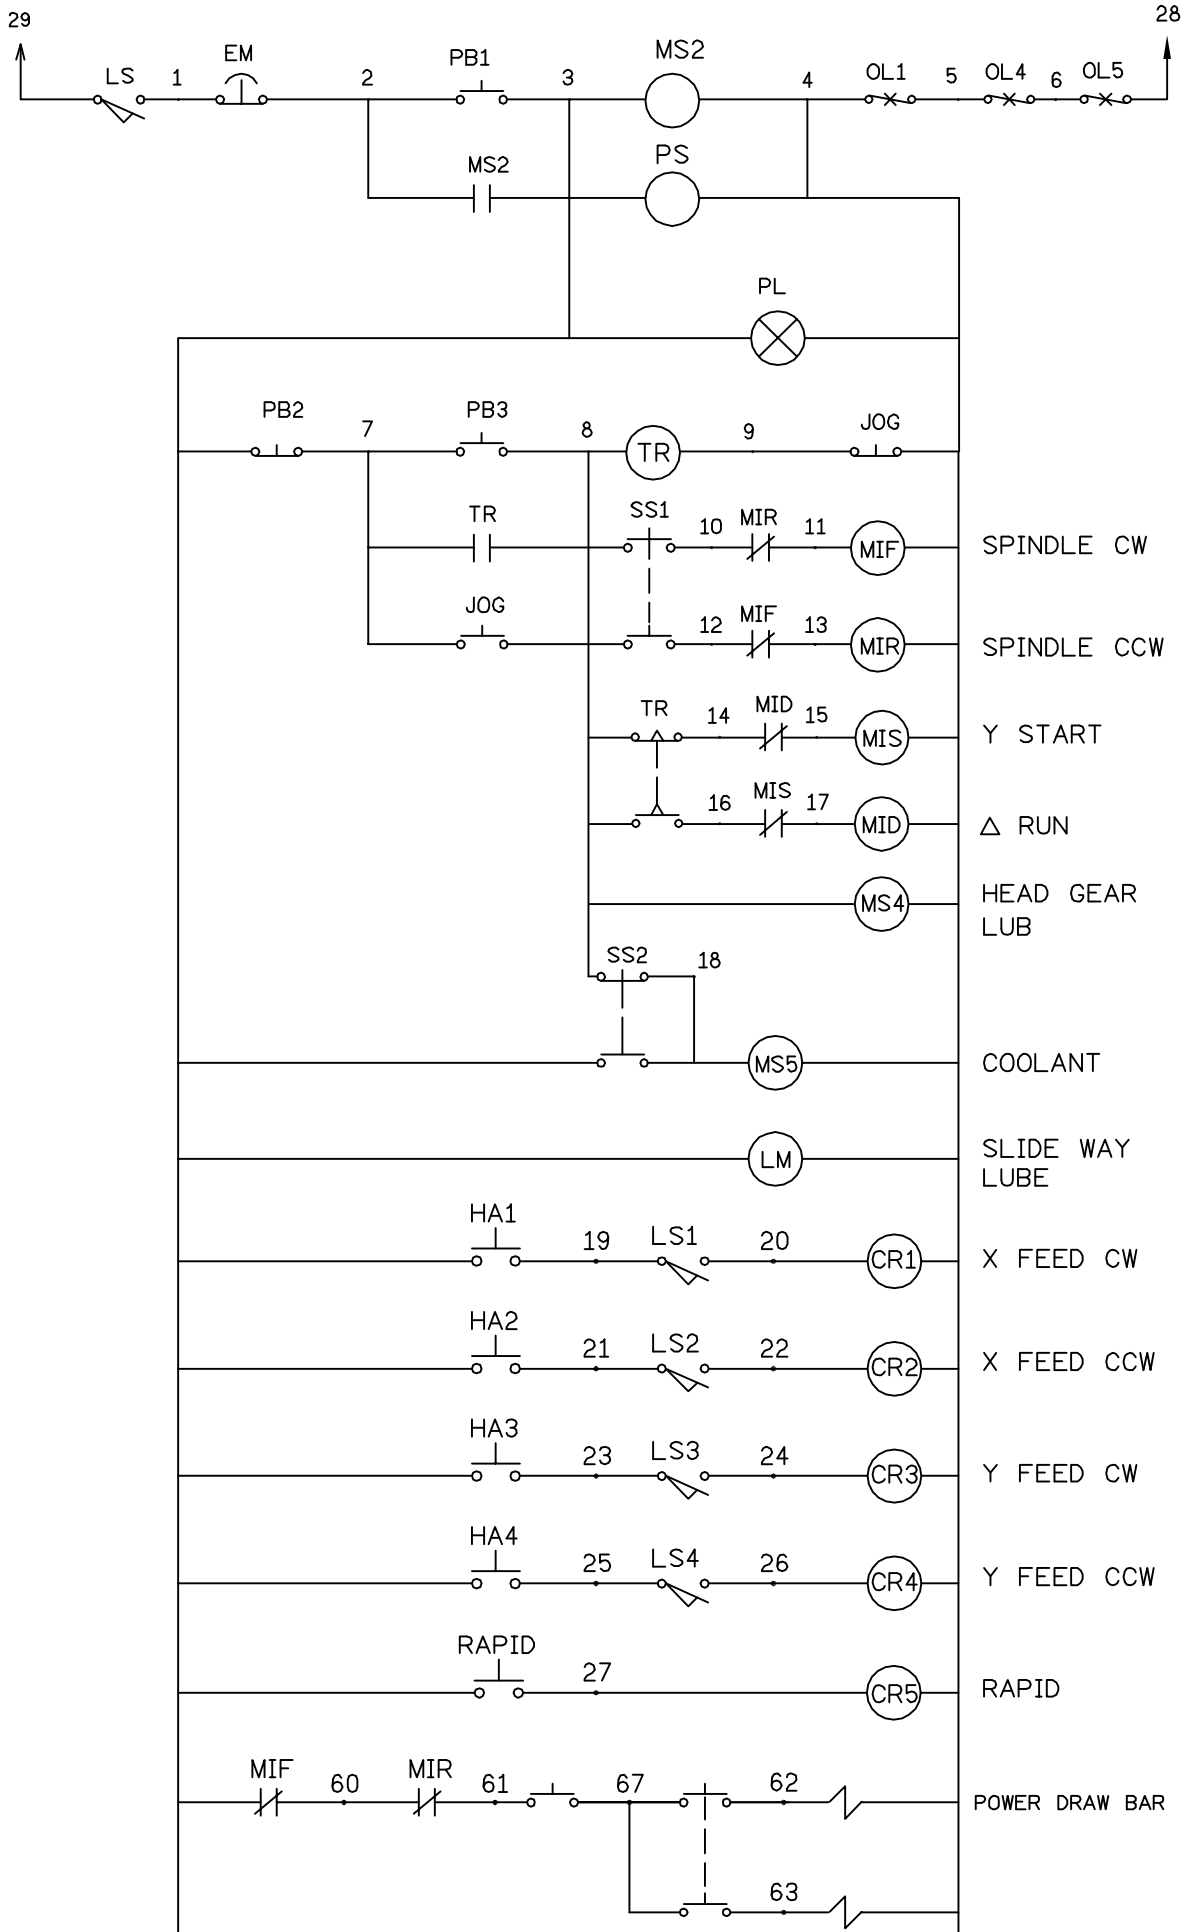

INSTALLATION DIAGRAM FOR CONTROL CABINET

SGDV-120A01A

Model: KMA-1