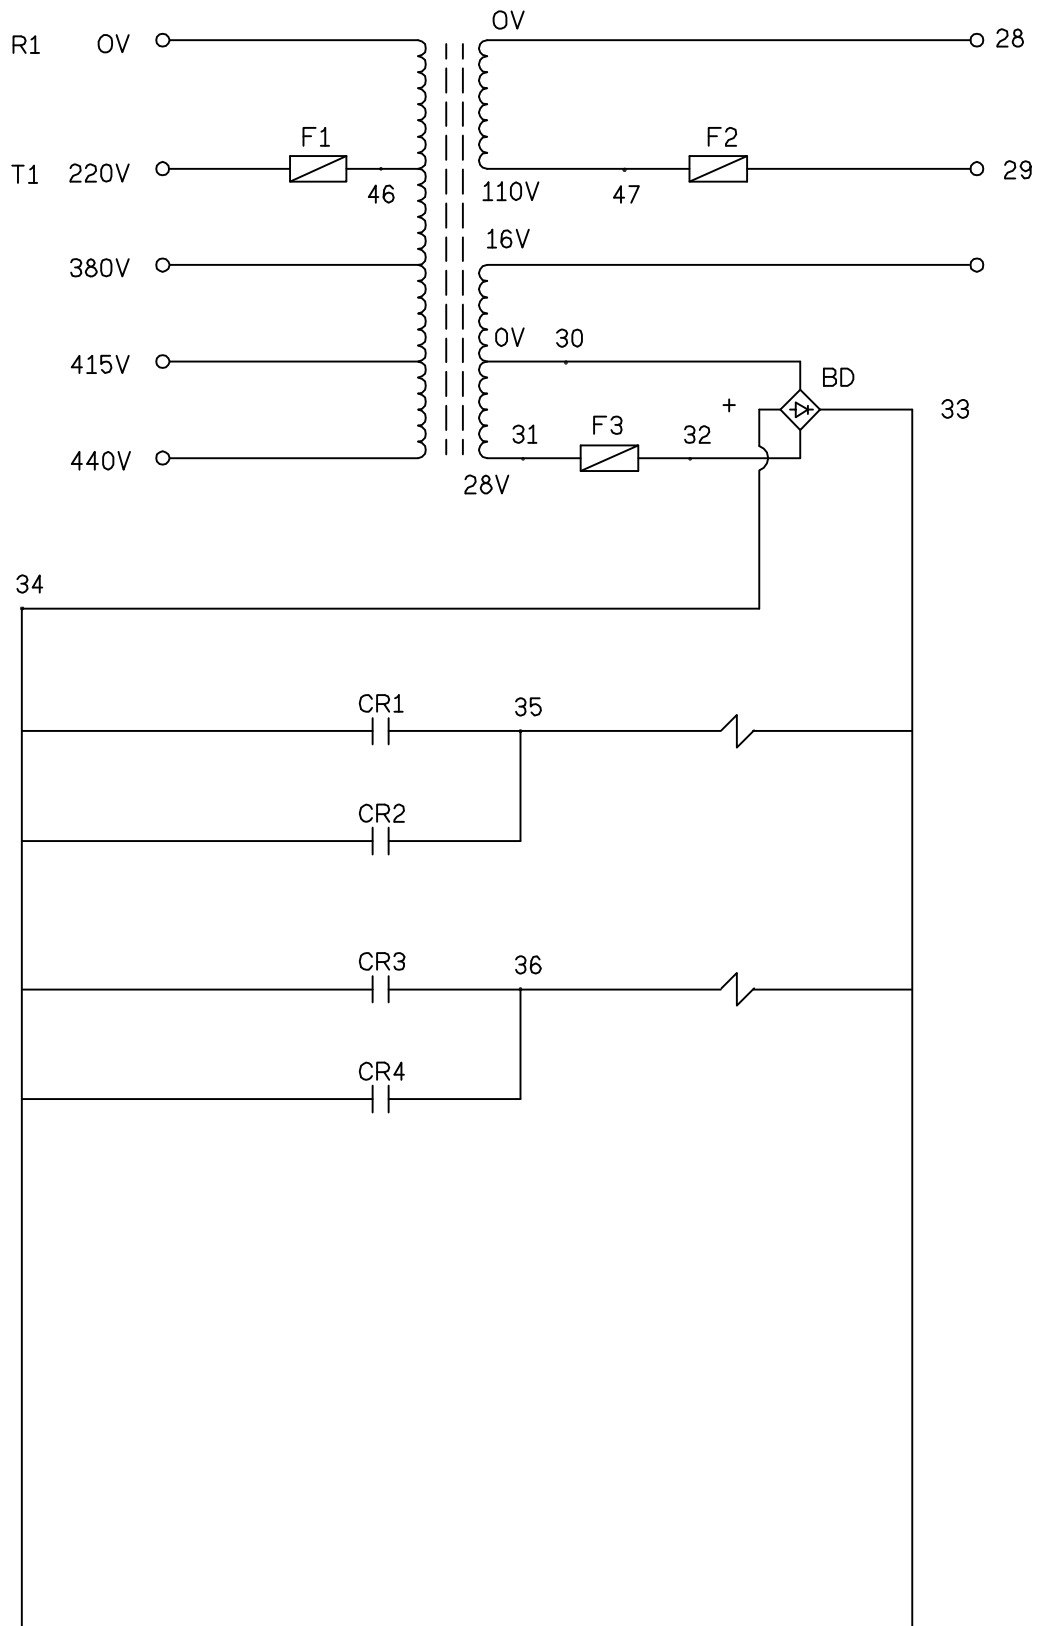

INSTALLATION DIAGRAM FOR CONTROL CABINET

SGDV-120A01A

Model: KMA-1