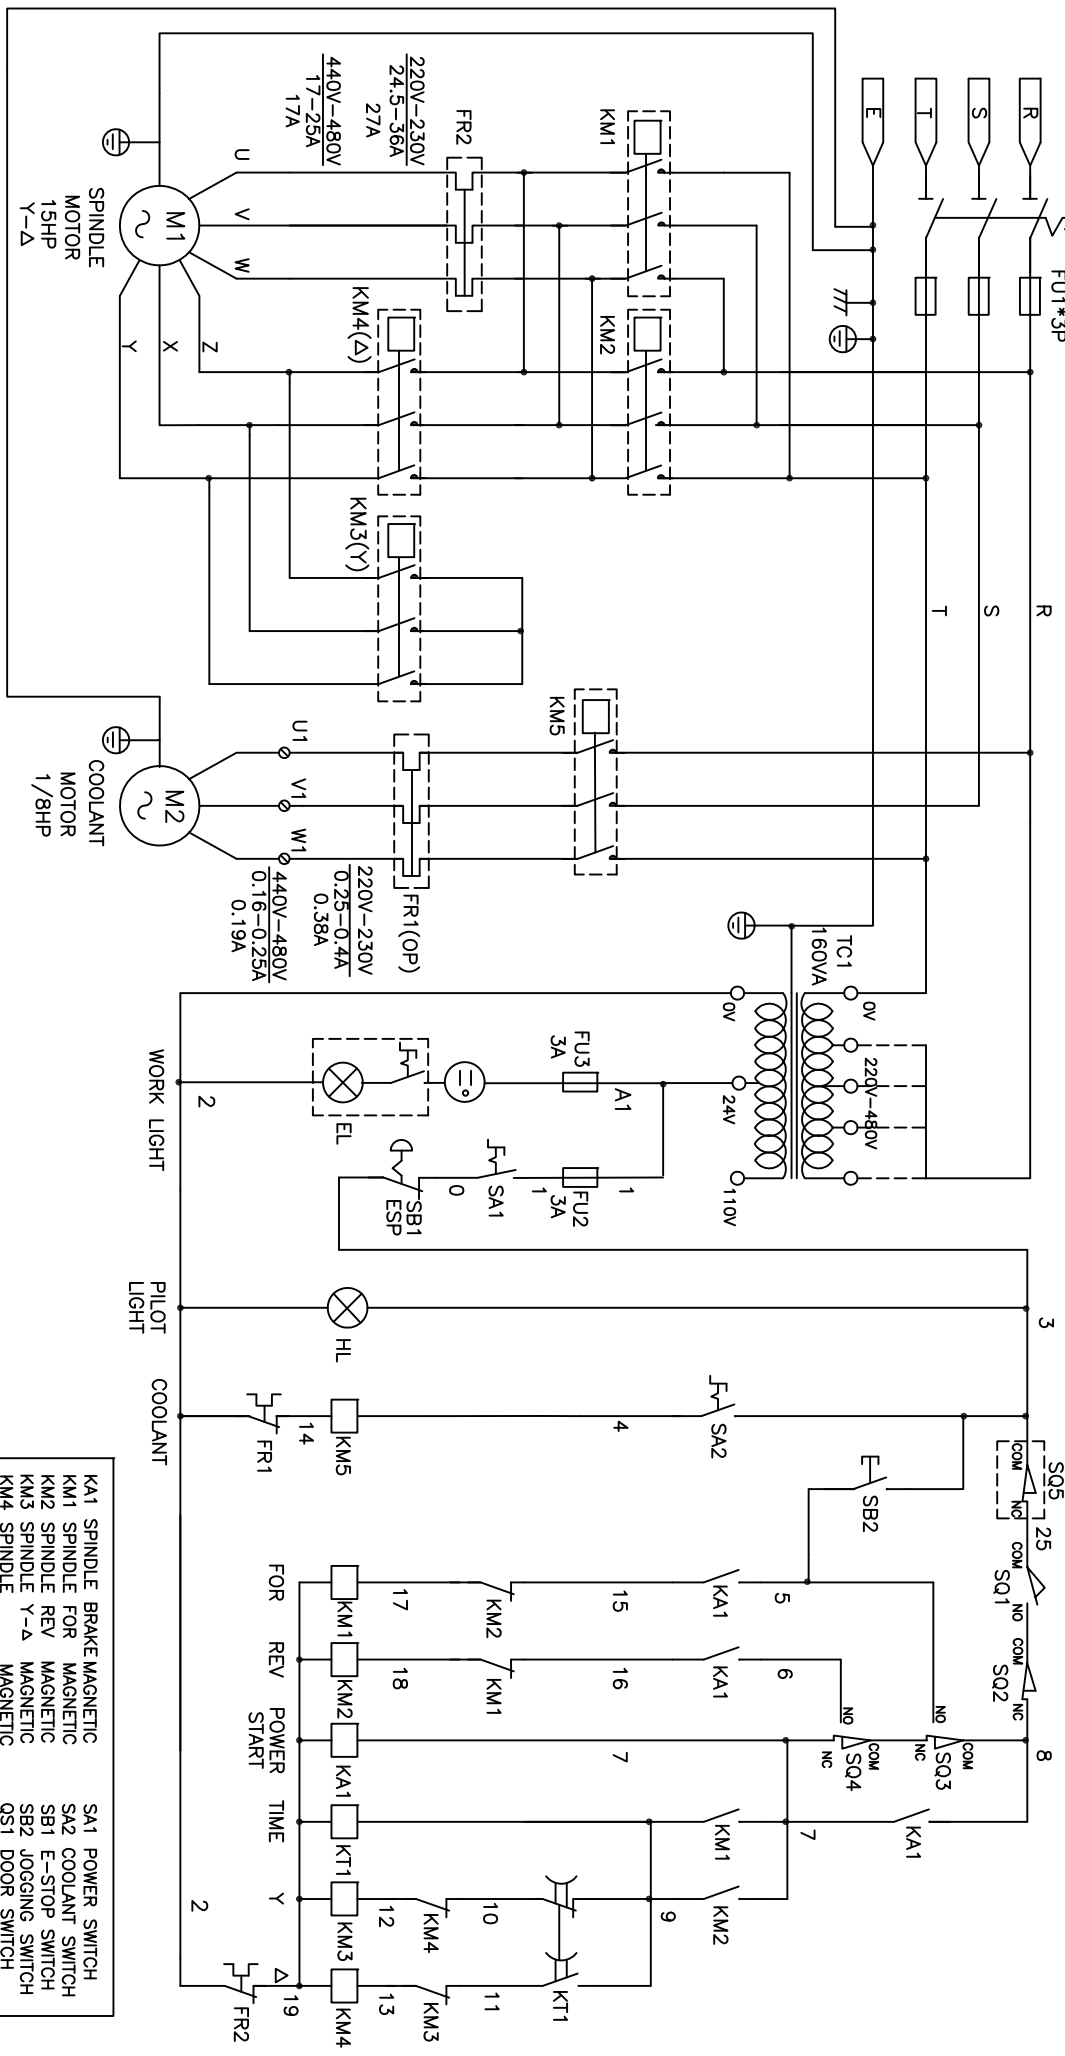

00 01 02 03 04 05 06 07 08 09 10 11 12 13 14 15

POWER SUPPLY
3PH VAC 50/60HZ
QS1(P1-25A/V/SVB)

- (OP)
- KA1 SPINDLE BRAKE MAGNETIC
 - KM1 SPINDLE FOR MAGNETIC
 - KM2 SPINDLE REV MAGNETIC
 - KM3 SPINDLE Y-Δ MAGNETIC
 - KM4 SPINDLE MAGNETIC
 - KM5 COOLANT ON-OFF MAGNETIC
 - KT1 SPINDLE Y-Δ TIME RELAY
 - KT2 SPINDLE END COVER
 - KT3 SPINDLE REVERSE
 - KT4 SPINDLE TIP
 - KT5 SPINDLE
 - FR1 SPINDLE OVERLOAD
 - FR2 COOLANT OVERLOAD
 - SA1 POWER SWITCH
 - SA2 COOLANT SWITCH
 - SB1 E-STOP SWITCH
 - SB2 JOGGING SWITCH
 - SQ1 DOOR SWITCH
 - SQ2 BRAKE
 - SQ3 FORWARD
 - SQ4 REVERSE
 - SQ5 TIP SPINDLE

Company	Model	Description	Coil Voltage	Picture number
		220V-480V 15HP Y-Δ	AC-24V	JET-1

G F E D C B A